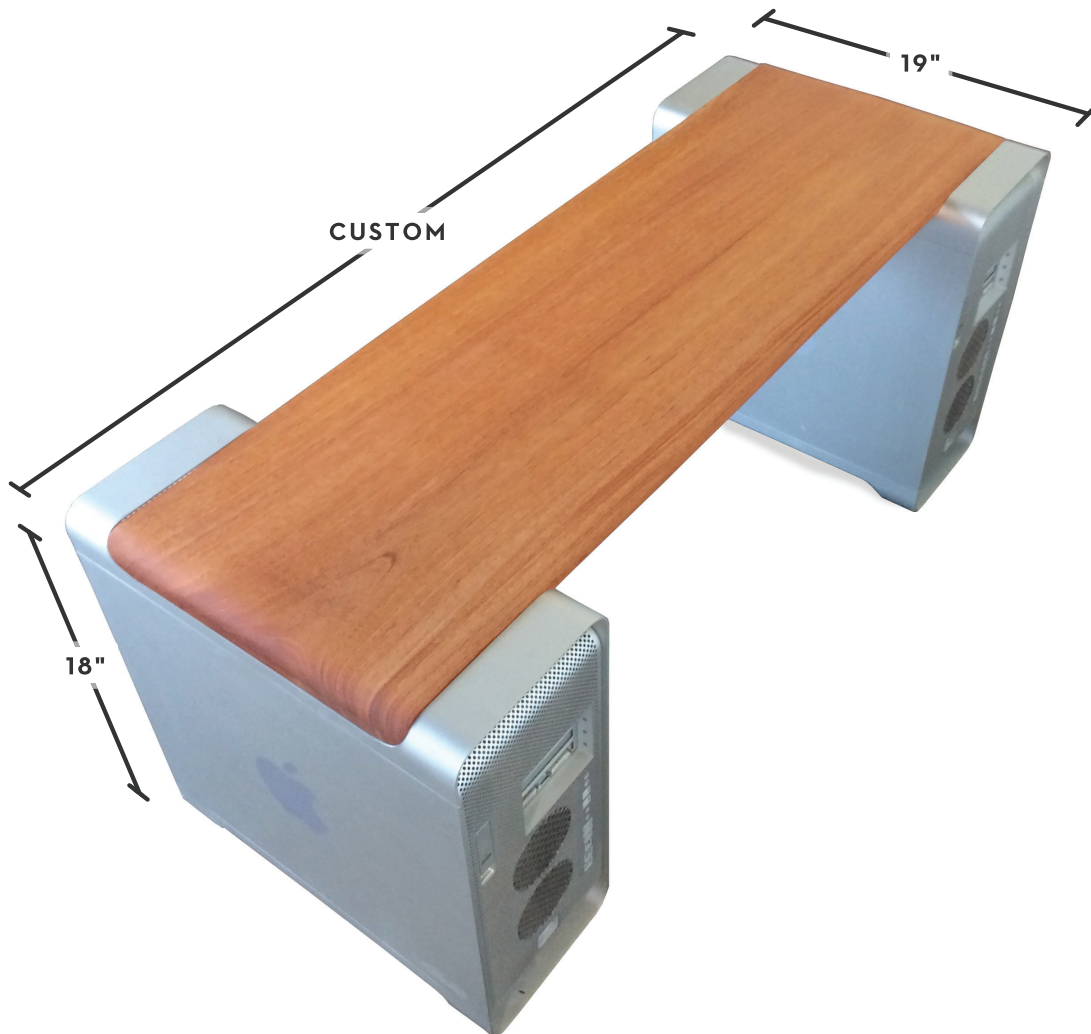

THE APPLEWOOD BENCH

Apple Power Mac G5 base, with hand carved walnut slab to fit the precise cast aluminium handles.

FEATURES

ALUMINUM

WOOD

REUSED COMPUTER CHASSIS

CARBONfootprint
designed to leave a mark.

4520 N 12th Street